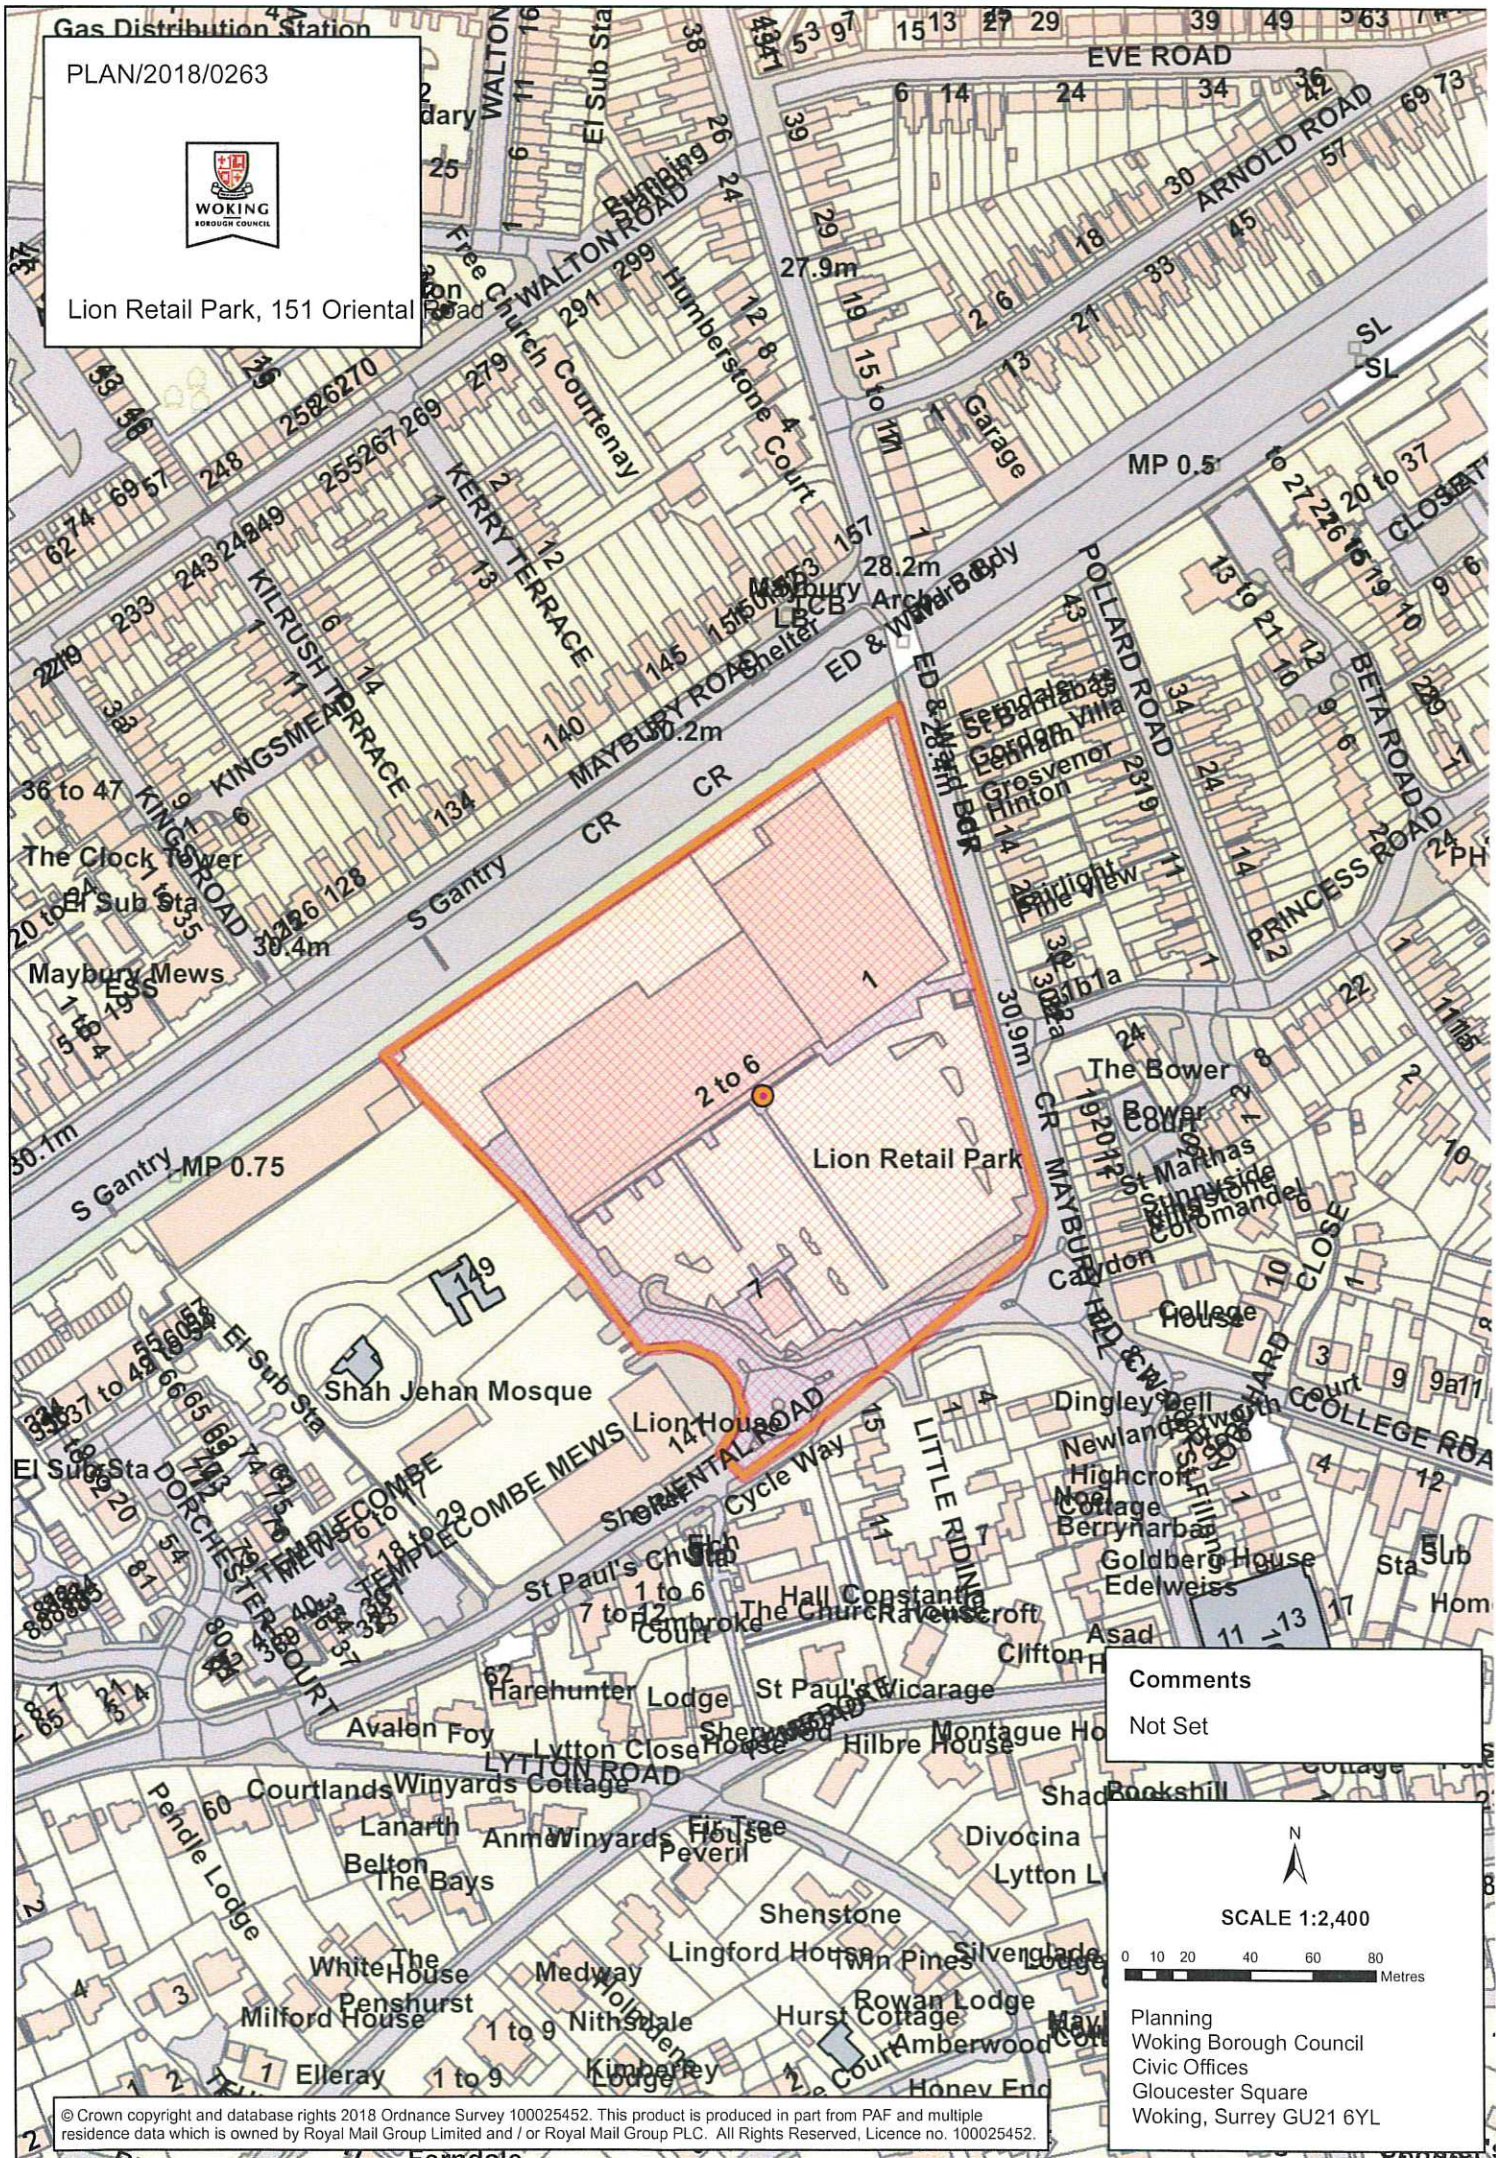

Gas Distribution Station

PLAN/2018/0263

Lion Retail Park, 151 Oriental Road

Comments  
Not Set

Planning  
Woking Borough Council  
Civic Offices  
Gloucester Square  
Woking, Surrey GU21 6YL